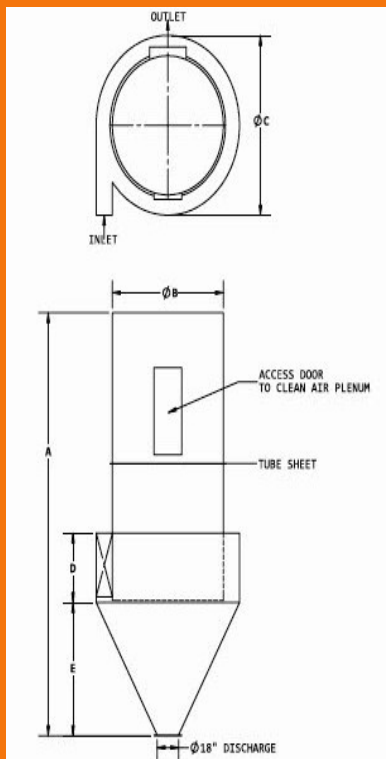

Industries:

Textiles, paper, tobacco, wood, plastics, agricultural & rubber dust applications.

Available Services:

- System Integration
- Industrial Ventilation
- Material Handling
- Power & Controls
- Manufacturing

Product Description:

ATMOS360'S Circular Pulse Jet Filter (CPJF) offer excellent filtration efficiency for a wide variety of process dust control systems.

The low tangential (side) inlet technique allows larger dust particulate to separate from airstream below bags section rather than traveling through media array. Top bag removal is much easier to complete and takes less time per media element.

It is also much safer to complete a top bag change because personnel do not need to enter the dirty air plenum.

Features and Benefits:

- Operating Pressure +/- 20" w.g. (5KPA) Standard.
- Heavy Duty 10GA Steel Construction.
- Quick Opening Access Doors For Filter Replacement.
- Optional Walk-In Plenum.
- Pulse Cleaning Nozzles And Venturis.
- Designed For Optimal Cleaning.
- Platforms Designed For Safe And Convenient Access.
- Access Panels For Inspection Of Dirty Air Plenum, Filter Media And Hopper.
- 60", 96"and 120"Media Lengths.
- Many Options Available To Suit a Wide Variety Of Applications
- Unique low tangential entry for enhanced cyclonic separation and performance